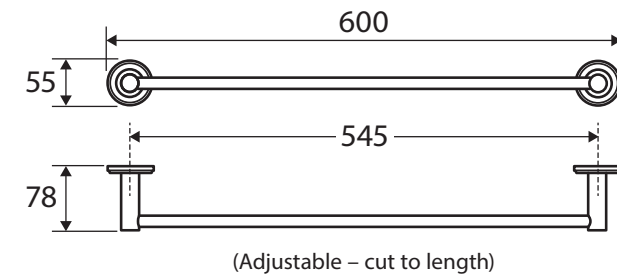

## SINGLE TOWEL RAIL, 600MM

### Features

- Industrial cross-hatched cover plates
- Super strong 4-point wall mount
- Adjustable no-spin rail design (cut to length)
- Fully concealed fixings
- Made from zinc and stainless steel
- Hex key not required for installation

We aim to ensure that specifications are correct at the time of publication. All measurements are shown in millimetres. Always use measurements of actual product received for final specification as the technical drawing may contain differences. Due to printing limitations, physical colour may vary from the image shown. Fienza reserves the right to make modifications without prior notice.