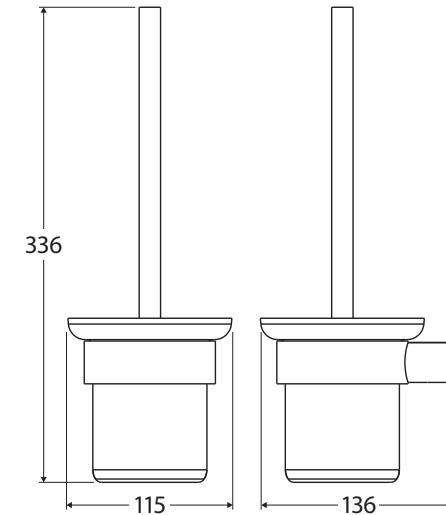

Empire Slim TOILET BRUSH & GLASS HOLDER

Features

- Slim, rounded design
- Wall mounted
- Frosted glass tumbler
- Tumbler is removable for easy cleaning
- High-strength mounting brackets
- Made from glass and stainless steel

Please Note: These products may have a visible Fienza logo.

Available in

Electroplated
Chrome
889010

Electroplated
Matte Black
889010B

PVD
Brushed Nickel
889010BN

PVD
Gun Metal
889010GM

PVD
Brushed Copper
889010CO

PVD
Urban Brass
889010UB

Cleaning & Care

- Regularly clean with mild soapy water using a microfibre cloth.
- In highly polluted or coastal locations, we recommend cleaning 2-3 times per week.
- Do not use harsh detergents, bleach, cream cleansers or citrus based cleaners. These substances are abrasive and will damage the surface.
- Do not use undue pressure and wipe in one direction only.

We aim to ensure that specifications are correct at the time of publication. All measurements are shown in millimetres. Always use measurements of actual product received for final specification as the technical drawing may contain differences. Due to printing limitations, physical colour may vary from the image shown. Fienza reserves the right to make modifications without prior notice.