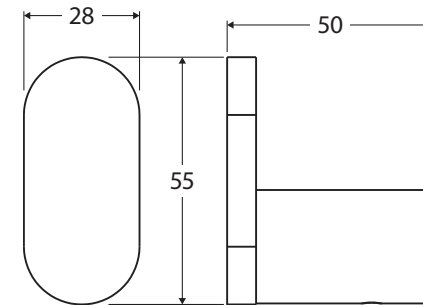

Empire Slim

ROBE HOOK

Features

- Slim, rounded design
- High-strength mounting brackets
- Made from stainless steel

Please Note: These products may have a visible Fienza logo.

Available in

Electroplated
Chrome
88904

We aim to ensure that specifications are correct at the time of publication. All measurements are shown in millimetres. Always use measurements of actual product received for final specification as the technical drawing may contain differences. Due to printing limitations, physical colour may vary from the image shown. Fienza reserves the right to make modifications without prior notice.