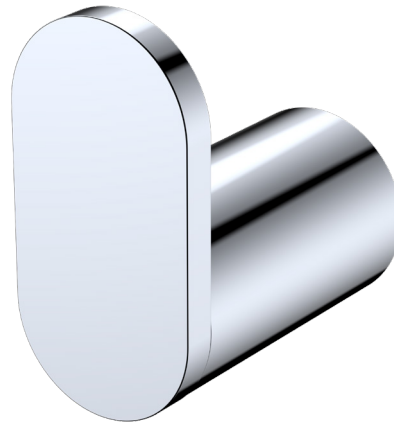

Empire Slim

ROBE HOOK

Features

- Slim, rounded design
- High-strength mounting brackets
- Made from stainless steel

Please Note: These products may have a visible Fienza logo.

Available in

Electroplated
Chrome
88904

Electroplated
Matte Black
88904B

PVD
Brushed Nickel
88904BN

PVD
Gun Metal
88904GM

PVD
Brushed Copper
88904CO

PVD
Urban Brass
88904UB

Cleaning & Care

- Regularly clean with mild soapy water using a microfibre cloth.
- In highly polluted or coastal locations, we recommend cleaning 2-3 times per week.
- Do not use harsh detergents, bleach, cream cleansers or citrus based cleaners. These substances are abrasive and will damage the surface.
- Do not use undue pressure and wipe in one direction only.