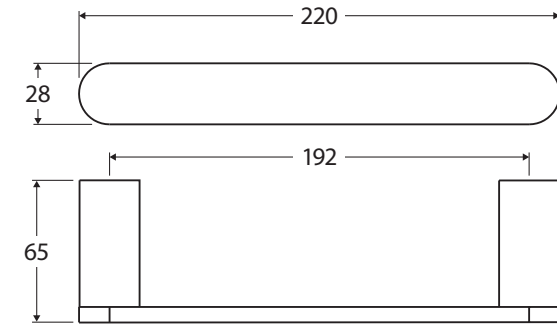

Empire Slim HAND TOWEL RAIL

Features

- Slim, rounded design
- Fixed length rail (not removable or adjustable)
- High-strength mounting brackets
- Made from stainless steel

Please Note: These products may have a visible Fienza logo.

We aim to ensure that specifications are correct at the time of publication. All measurements are shown in millimetres. Always use measurements of actual product received for final specification as the technical drawing may contain differences. Due to printing limitations, physical colour may vary from the image shown. Fienza reserves the right to make modifications without prior notice.