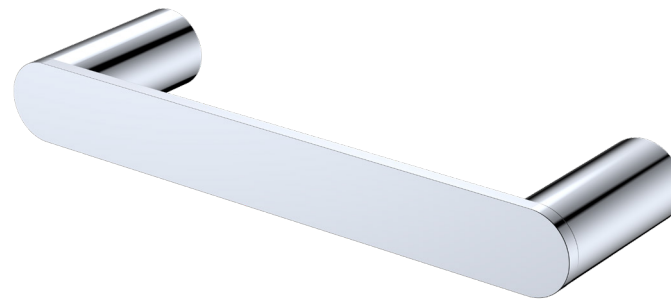

Empire Slim HAND TOWEL RAIL

Features

- Slim, rounded design
- Fixed length rail (not removable or adjustable)
- High-strength mounting brackets
- Made from stainless steel

Please Note: These products may have a visible Fienza logo.

Available in

Electroplated
Chrome
88905

Electroplated
Matte Black
88905B

PVD
Brushed Nickel
88905BN

PVD
Gun Metal
88905GM

PVD
Brushed Copper
88905CO

PVD
Urban Brass
88905UB

Cleaning & Care