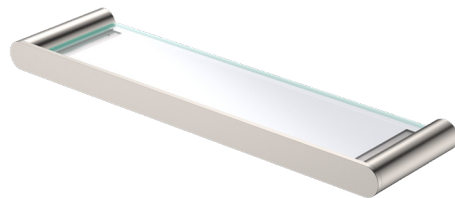

# Empire Slim GLASS SHELF

## Features

- Slim, rounded design
- 8 mm thick clear tempered glass shelf
- High strength mounting brackets
- Made from glass and stainless steel

**Please Note:** These products may have a visible Fienza logo.

## Available in

Electroplated  
Chrome  
**88907**

Electroplated  
Matte Black  
**88907B**

PVD  
Brushed Nickel  
**88907BN**

PVD  
Gun Metal  
**88907GM**

PVD  
Brushed Copper  
**88907CO**

PVD  
Urban Brass  
**88907UB**