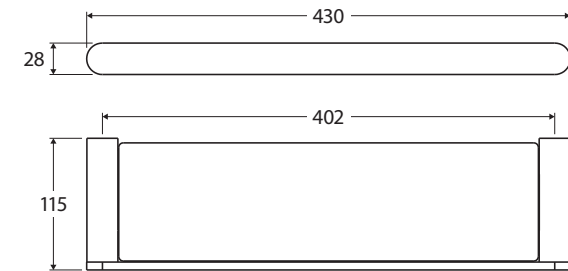

## Features

- Slim, rounded design
- 8 mm thick clear tempered glass shelf
- High strength mounting brackets
- Made from glass and stainless steel

**Please Note:** These products may have a visible Fienza logo.

We aim to ensure that specifications are correct at the time of publication. All measurements are shown in millimetres. Always use measurements of actual product received for final specification as the technical drawing may contain differences. Due to printing limitations, physical colour may vary from the image shown. Fienza reserves the right to make modifications without prior notice.