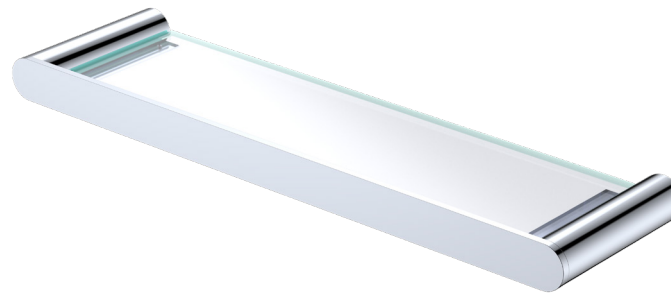

# Empire Slim GLASS SHELF

## Features

- Slim, rounded design
- 8 mm thick clear tempered glass shelf
- High strength mounting brackets
- Made from glass and stainless steel

**Please Note:** These products may have a visible Fienza logo.

## Available in

Electroplated  
Chrome  
**88907**

Electroplated  
Matte Black  
**88907B**

PVD  
Brushed Nickel  
**88907BN**

PVD  
Gun Metal  
**88907GM**

PVD  
Brushed Copper  
**88907CO**

PVD  
Urban Brass  
**88907UB**