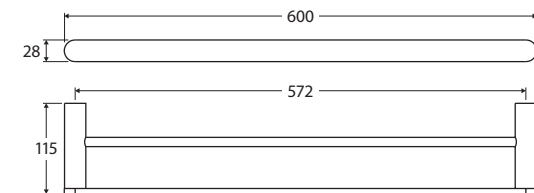

Empire Slim

DOUBLE TOWEL RAIL, 600MM

Features

- Slim, rounded design
- Fixed length rail (not removable or adjustable)
- High-strength mounting brackets
- Made from stainless steel

Please Note: These products may have a visible Fienza logo.

We aim to ensure that specifications are correct at the time of publication. All measurements are shown in millimetres. Always use measurements of actual product received for final specification as the technical drawing may contain differences. Due to printing limitations, physical colour may vary from the image shown. Fienza reserves the right to make modifications without prior notice.