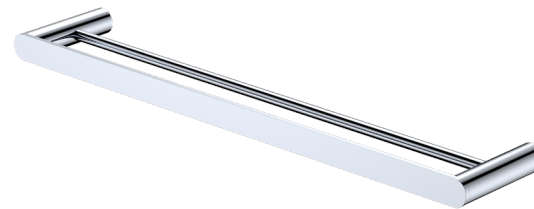

Empire Slim

DOUBLE TOWEL RAIL, 600MM

Features

- Slim, rounded design
- Fixed length rail (not removable or adjustable)
- High-strength mounting brackets
- Made from stainless steel

Please Note: These products may have a visible Fienza logo.

Available in

Electroplated
Chrome
88908600

Electroplated
Matte Black
88908600B

PVD
Brushed Nickel
88908600BN

PVD
Gun Metal
88908600GM

PVD
Brushed Copper
88908600CO

PVD
Urban Brass
88908600UB

Cleaning & Care