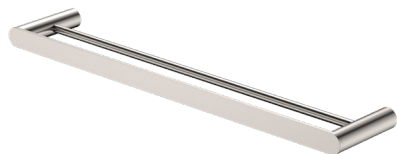

Empire Slim

DOUBLE TOWEL RAIL, 600MM

Features

- Slim, rounded design
- Fixed length rail (not removable or adjustable)
- High-strength mounting brackets
- Made from stainless steel

Please Note: These products may have a visible Fienza logo.

Available in

Electroplated
Chrome
88908600

Electroplated
Matte Black
88908600B

PVD
Brushed Nickel
88908600BN

PVD
Gun Metal
88908600GM

PVD
Brushed Copper
88908600CO

PVD
Urban Brass
88908600UB

Cleaning & Care