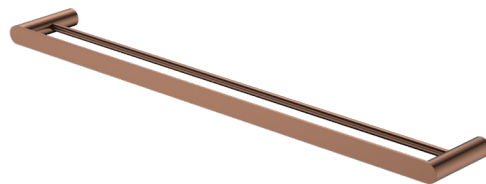

Empire Slim

DOUBLE TOWEL RAIL, 800MM

Features

- Slim, rounded design
- Fixed length rail (not removable or adjustable)
- High-strength mounting brackets
- Made from stainless steel

Please Note: These products may have a visible Fienza logo.

Available in

Electroplated
Chrome
88908800

Electroplated
Matte Black
88908800B

PVD
Brushed Nickel
88908800BN

PVD
Gun Metal
88908800GM

PVD
Brushed Copper
88908800CO

PVD
Urban Brass
88908800UB

Cleaning & Care