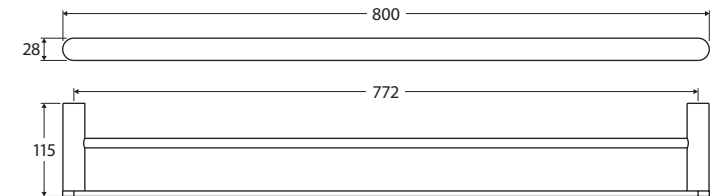

Empire Slim

DOUBLE TOWEL RAIL, 800MM

Features

- Slim, rounded design
- Fixed length rail (not removable or adjustable)
- High-strength mounting brackets
- Made from stainless steel

Please Note: These products may have a visible Fienza logo.

We aim to ensure that specifications are correct at the time of publication. All measurements are shown in millimetres. Always use measurements of actual product received for final specification as the technical drawing may contain differences. Due to printing limitations, physical colour may vary from the image shown. Fienza reserves the right to make modifications without prior notice.