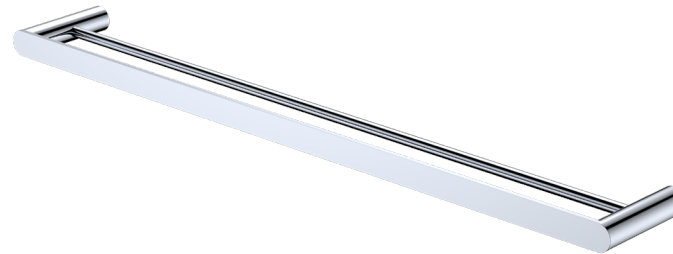

Empire Slim

DOUBLE TOWEL RAIL, 800MM

Features

- Slim, rounded design
- Fixed length rail (not removable or adjustable)
- High-strength mounting brackets
- Made from stainless steel

Please Note: These products may have a visible Fienza logo.

Available in

Electroplated
Chrome
88908800

Electroplated
Matte Black
88908800B

PVD
Brushed Nickel
88908800BN

PVD
Gun Metal
88908800GM

PVD
Brushed Copper
88908800CO

PVD
Urban Brass
88908800UB

Cleaning & Care