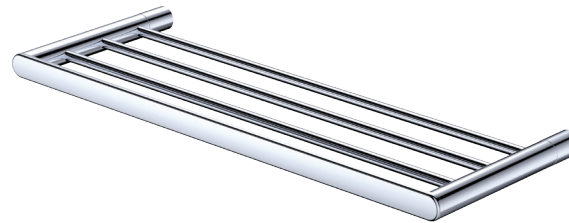

### Features

- Made from brass and zinc
- High-strength mounting brackets
- Matching mixers, showers and bath outlets available

**Please Note:** This product may have a visible Fienza or Watermark logo.