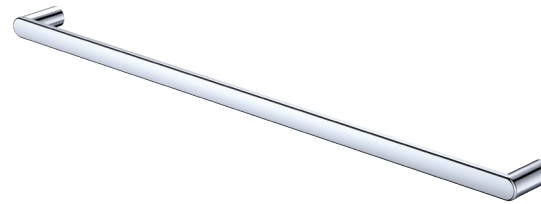

## 810MM SINGLE TOWEL RAIL

### Features

- Made from brass and zinc
- Fixed length rail (not removable or adjustable)
- High-strength mounting brackets
- Matching mixers, showers and bath outlets available

**Please Note:** This product may have a visible Fienza or Watermark logo.