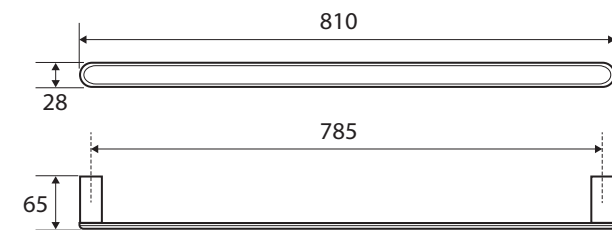

## 810MM SINGLE TOWEL RAIL

### Features

- Made from brass and zinc
- Fixed length rail (not removable or adjustable)
- High-strength mounting brackets
- Matching mixers, showers and bath outlets available

**Please Note:** This product may have a visible Fienza or Watermark logo.

We aim to ensure that specifications are correct at the time of publication. All measurements are shown in millimetres. Always use measurements of actual product received for final specification as the technical drawing may contain differences. Due to printing limitations, physical colour may vary from the image shown. Fienza reserves the right to make modifications without prior notice.