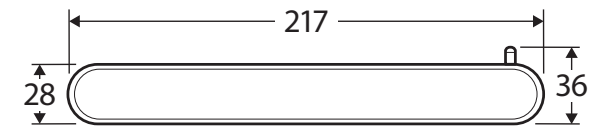

Empire

HAND TOWEL HOLDER

Features

- Made from brass and zinc
- High-strength mounting brackets
- Matching mixers, showers and bath outlets available

Please Note: This product may have a visible Fienza or Watermark logo.

We aim to ensure that specifications are correct at the time of publication. All measurements are shown in millimetres. Always use measurements of actual product received for final specification as the technical drawing may contain differences. Due to printing limitations, physical colour may vary from the image shown. Fienza reserves the right to make modifications without prior notice.