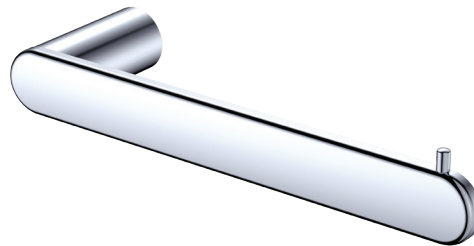

Empire

HAND TOWEL HOLDER

Features

- Made from brass and zinc
- High-strength mounting brackets
- Matching mixers, showers and bath outlets available

Please Note: This product may have a visible Fienza or Watermark logo.