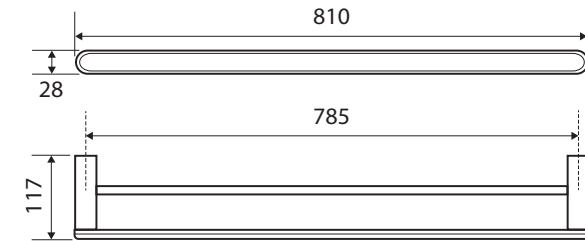

Empire

810MM DOUBLE TOWEL RAIL

Features

- Made from brass and zinc
- Fixed length rail (not removable or adjustable)
- High-strength mounting brackets
- Matching mixers, showers and bath outlets available

Please Note: This product may have a visible Fienza or Watermark logo.

Available in

Chrome
88808810

Cleaning & Care

- Regularly clean with mild soapy water using a microfibre cloth.
- In highly polluted or coastal locations, we recommend cleaning 2-3 times per week.
- Do not use harsh detergents, bleach, cream cleaners or citrus based cleaners. These substances are abrasive and will damage the surface.
- Do not use undue pressure and wipe in one direction only

We aim to ensure that specifications are correct at the time of publication. All measurements are shown in millimetres. Always use measurements of actual product received for final specification as the technical drawing may contain differences. Due to printing limitations, physical colour may vary from the image shown. Fienza reserves the right to make modifications without prior notice.