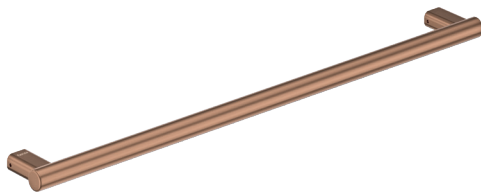

Care Slimline

900MM HAND RAIL

Features

- Soft square bracket design
- Manufactured to comply with relevant accessible grab rail requirements for AS 1428.1:2021 Access and Mobility
- Designed to withstand a force of 1100N (112 kg) in any direction
- Made from 304 stainless steel
- Concealed fixings
- Wall mounting screws included

Please Note: Suitable support must be included behind the wall for fixing bolts.

Available in

Polished Stainless Steel FC90	PVD Matte Black FC90MB	PVD Brushed Nickel FC90BN
PVD Gun Metal FC90GM	PVD Brushed Copper FC90CO	PVD Urban Brass FC90UB

Cleaning & Care

- Regularly clean with mild soapy water using a microfibre cloth.
- In highly polluted or coastal locations, we recommend cleaning 2-3 times per week.
- Do not use harsh detergents, bleach, cream cleaners or citrus based cleaners. These substances are abrasive and will damage the surface.
- Do not use undue pressure and wipe in one direction only.

We aim to ensure that specifications are correct at the time of publication. All measurements are shown in millimetres. Always use measurements of actual product received for final specification as the technical drawing may contain differences. Due to printing limitations, physical colour may vary from the image shown. Fienza reserves the right to make modifications without prior notice.