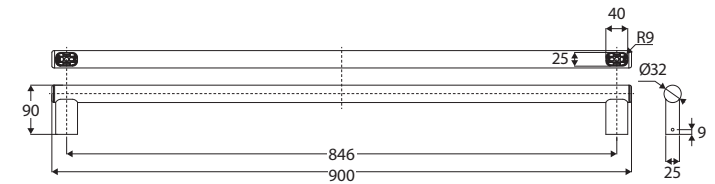

Care Slimline

900MM HAND RAIL

Features

- Soft square bracket design
- Manufactured to comply with relevant accessible grab rail requirements for AS 1428.1:2021 Access and Mobility
- Designed to withstand a force of 1100N (112 kg) in any direction
- Made from 304 stainless steel
- Concealed fixings
- Wall mounting screws included

Please Note: Suitable support must be included behind the wall for fixing bolts.

Available in

Polished Stainless Steel FC90	PVD Matte Black FC90MB	PVD Brushed Nickel FC90BN
PVD Gun Metal FC90GM	PVD Brushed Copper FC90CO	PVD Urban Brass FC90UB

Cleaning & Care

- Regularly clean with mild soapy water using a microfibre cloth.
- In highly polluted or coastal locations, we recommend cleaning 2-3 times per week.
- Do not use harsh detergents, bleach, cream cleaners or citrus based cleaners. These substances are abrasive and will damage the surface.
- Do not use undue pressure and wipe in one direction only.

We aim to ensure that specifications are correct at the time of publication. All measurements are shown in millimetres. Always use measurements of actual product received for final specification as the technical drawing may contain differences. Due to printing limitations, physical colour may vary from the image shown. Fienza reserves the right to make modifications without prior notice.