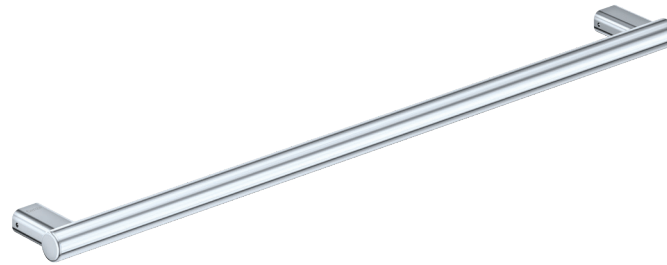

Care Slimline

900MM HAND RAIL

Features

- Soft square bracket design
- Manufactured to comply with relevant accessible grab rail requirements for AS 1428.1:2021 Access and Mobility
- Designed to withstand a force of 1100N (112 kg) in any direction
- Made from 304 stainless steel
- Concealed fixings
- Wall mounting screws included

Please Note: Suitable support must be included behind the wall for fixing bolts.

Available in

Polished Stainless Steel FC90	PVD Matte Black FC90MB	PVD Brushed Nickel FC90BN
PVD Gun Metal FC90GM	PVD Brushed Copper FC90CO	PVD Urban Brass FC90UB

Cleaning & Care

- Regularly clean with mild soapy water using a microfibre cloth.
- In highly polluted or coastal locations, we recommend cleaning 2-3 times per week.
- Do not use harsh detergents, bleach, cream cleaners or citrus based cleaners. These substances are abrasive and will damage the surface.
- Do not use undue pressure and wipe in one direction only.

We aim to ensure that specifications are correct at the time of publication. All measurements are shown in millimetres. Always use measurements of actual product received for final specification as the technical drawing may contain differences. Due to printing limitations, physical colour may vary from the image shown. Fienza reserves the right to make modifications without prior notice.