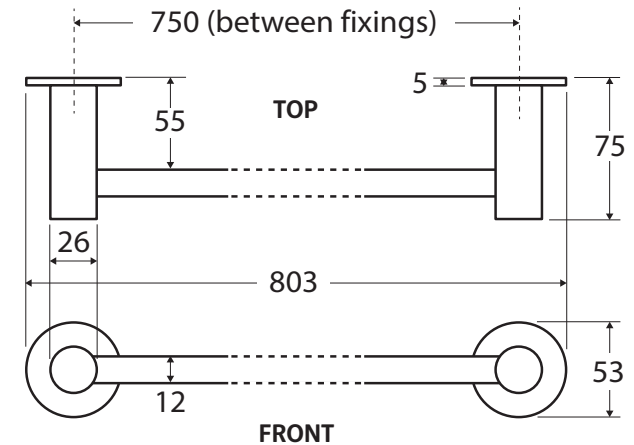

## SINGLE TOWEL RAIL

### Features

- Made from solid brass
- Removable rail can be cut to desired length
- High-strength mounting brackets
- Matching mixers, showers and bath outlets available

**Please Note:** This product may have a visible Fienza or Watermark logo.

We aim to ensure that specifications are correct at the time of publication. All measurements are shown in millimetres. Always use measurements of actual product received for final specification as the technical drawing may contain differences. Due to printing limitations, physical colour may vary from the image shown. Fienza reserves the right to make modifications without prior notice.