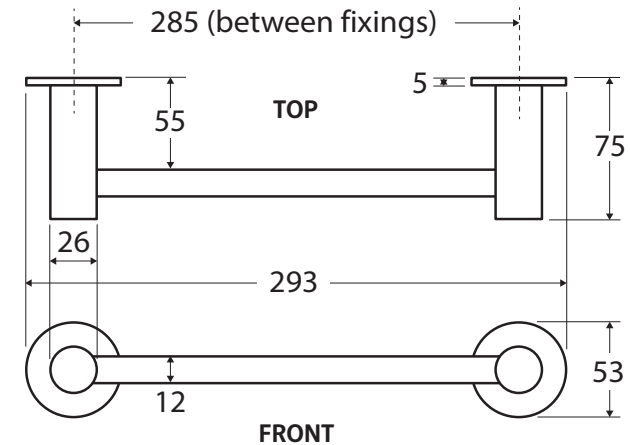

Hustle

HAND TOWEL HOLDER

Features

- Made from solid brass
- High-strength mounting brackets
- Matching mixers, showers and bath outlets available

Please Note: This product may have a visible Fienza or Watermark logo.

We aim to ensure that specifications are correct at the time of publication. All measurements are shown in millimetres. Always use measurements of actual product received for final specification as the technical drawing may contain differences. Due to printing limitations, physical colour may vary from the image shown. Fienza reserves the right to make modifications without prior notice.