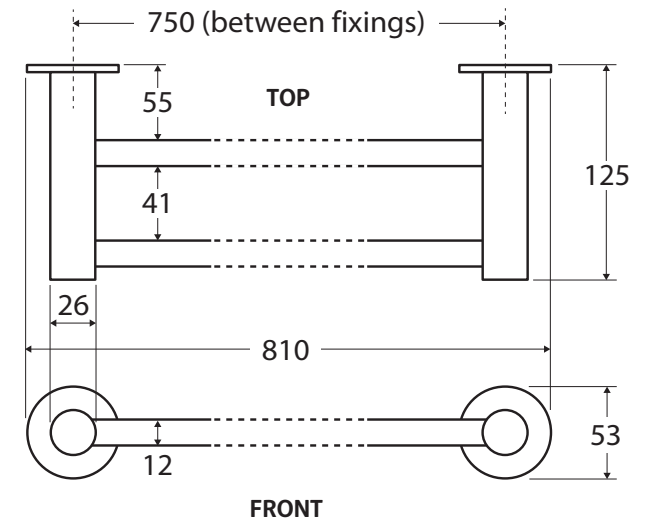

Hustle

DOUBLE TOWEL RAIL

Features

- Made from solid brass
- Removable rail can be cut to desired length
- High-strength mounting brackets
- Matching mixers, showers and bath outlets available

Please Note: This product may have a visible Fienza or Watermark logo.

We aim to ensure that specifications are correct at the time of publication. All measurements are shown in millimetres. Always use measurements of actual product received for final specification as the technical drawing may contain differences. Due to printing limitations, physical colour may vary from the image shown. Fienza reserves the right to make modifications without prior notice.