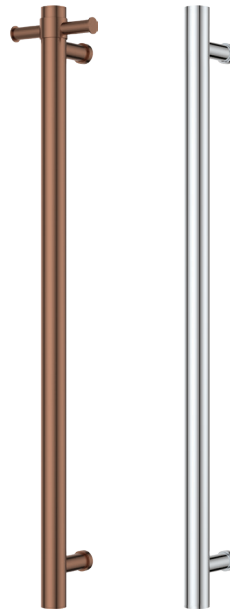

Isabella

VERTICAL HEATED TOWEL RAIL, 100 x 900 MM

Features

- Designed for use in bathrooms
- Heat transfer dries towels faster and more evenly keeping them fresh
- One vertical rail
- Optional hook accessory included
- Concealed (hard-wired) or exposed (plug-in) installation
- Wiring position available at both mounting points
- Surface temperature between 35°C and 60°C
- Made from 304 stainless steel

230V | 27W | IP55 RATING
SAA Approved

Supplied as single rail only. Image for illustrative purposes.

⚡ Wiring Positions

Available in

			
Electroplated Chrome 827900	Powder Coated Matte Black 827900MB	Powder Coated Matte white 827900MW	
			
PVD Brushed Nickel 827900BN	PVD Gun Metal 827900GM	PVD Brushed Copper 827900CO	PVD Urban Brass 827900UB