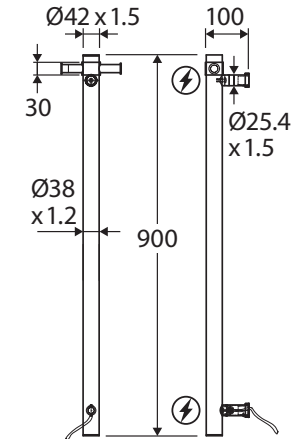

Isabella

VERTICAL HEATED TOWEL RAIL, 100 x 900 MM

Features

- Designed for use in bathrooms
- Heat transfer dries towels faster and more evenly keeping them fresh
- One vertical rail
- Optional hook accessory included
- Concealed (hard-wired) or exposed (plug-in) installation
- Wiring position available at both mounting points
- Surface temperature between 35°C and 60°C
- Made from 304 stainless steel

230V | 27W | IP55 RATING
SAA Approved

Supplied as single rail only. Image for illustrative purposes.

⚡ Wiring Positions

Available in

			
Electroplated Chrome 827900	Powder Coated Matte Black 827900MB	Powder Coated Matte white 827900MW	
			
PVD Brushed Nickel 827900BN	PVD Gun Metal 827900GM	PVD Brushed Copper 827900CO	PVD Urban Brass 827900UB

We aim to ensure that specifications are correct at the time of publication. All measurements are shown in millimetres. Always use measurements of actual product received for final specification as the technical drawing may contain differences. Due to printing limitations, physical colour may vary from the image shown. Fienza reserves the right to make modifications without prior notice.