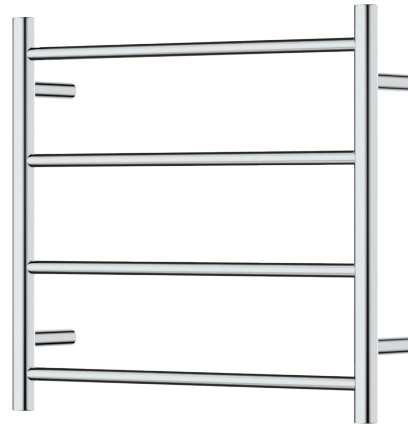

Isabella

HEATED TOWEL RAIL, 600 x 550 MM

Features

- Designed for use in bathrooms
- Heat transfer dries towels faster and more evenly keeping them fresh
- 4 bar ladder rails
- Concealed (hard-wired) or exposed (plug-in) installation
- Wiring position available at any of the 4 mounting points
- Includes 1.5 metre power cord
- Surface temperature between 35°C and 60°C
- Made from 304 stainless steel

230V | 45W | IP55 RATING
SAA Approved

⚡ Wiring Positions

Available in

Chrome
8276055

Cleaning & Care

- Regularly clean with mild soapy water using a microfibre cloth.
- In highly polluted or coastal locations, we recommend cleaning 2-3 times per week.
- Do not use harsh detergents, bleach, cream cleaners or citrus based cleaners. These substances are abrasive and will damage the surface.
- Do not use undue pressure and wipe in one direction only

We aim to ensure that specifications are correct at the time of publication. All measurements are shown in millimetres. Always use measurements of actual product received for final specification as the technical drawing may contain differences. Due to printing limitations, physical colour may vary from the image shown. Fienza reserves the right to make modifications without prior notice.