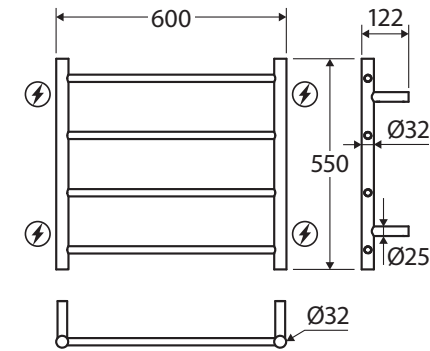

Isabella

HEATED TOWEL RAIL, 600 x 550 MM

Features

- Designed for use in bathrooms
- Heat transfer dries towels faster and more evenly keeping them fresh
- 4 bar ladder rails
- Concealed (hard-wired) or exposed (plug-in) installation
- Wiring position available at any of the 4 mounting points
- Includes 1.5 metre power cord
- Surface temperature between 35°C and 60°C
- Made from 304 stainless steel

230V | 45W | IP55 RATING
SAA Approved

⚡ Wiring Positions

Available in

Chrome
8276055

Cleaning & Care

- Regularly clean with mild soapy water using a microfibre cloth.
- In highly polluted or coastal locations, we recommend cleaning 2-3 times per week.
- Do not use harsh detergents, bleach, cream cleaners or citrus based cleaners. These substances are abrasive and will damage the surface.
- Do not use undue pressure and wipe in one direction only

We aim to ensure that specifications are correct at the time of publication. All measurements are shown in millimetres. Always use measurements of actual product received for final specification as the technical drawing may contain differences. Due to printing limitations, physical colour may vary from the image shown. Fienza reserves the right to make modifications without prior notice.