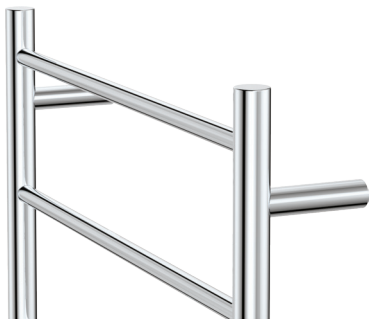

Isabella

HEATED TOWEL RAIL, 600 x 550 MM

Features

- Designed for use in bathrooms
- Heat transfer dries towels faster and more evenly keeping them fresh
- 4 bar ladder rails
- Concealed (hard-wired) or exposed (plug-in) installation
- Wiring position available at any of the 4 mounting points
- Includes 1.5 metre power cord
- Surface temperature between 35°C and 60°C
- Made from 304 stainless steel

230V | 45W | IP55 RATING
SAA Approved

⚡ Wiring Positions

Available in

Chrome
8276055

Cleaning & Care

- Regularly clean with mild soapy water using a microfibre cloth.
- In highly polluted or coastal locations, we recommend cleaning 2-3 times per week.
- Do not use harsh detergents, bleach, cream cleaners or citrus based cleaners. These substances are abrasive and will damage the surface.
- Do not use undue pressure and wipe in one direction only

We aim to ensure that specifications are correct at the time of publication. All measurements are shown in millimetres. Always use measurements of actual product received for final specification as the technical drawing may contain differences. Due to printing limitations, physical colour may vary from the image shown. Fienza reserves the right to make modifications without prior notice.