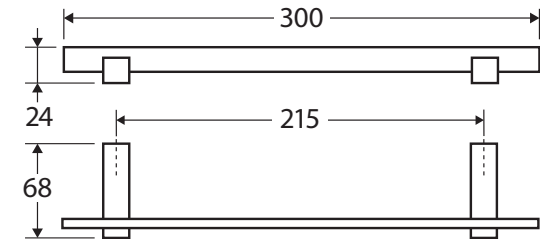

Jet

HAND TOWEL HOLDER

Features

- Made from solid brass
- Fixed length rails (not removable or adjustable)
- High-strength mounting brackets

Please Note: This product may have a visible Fienza or Watermark logo.

We aim to ensure that specifications are correct at the time of publication. All measurements are shown in millimetres. Always use measurements of actual product received for final specification as the technical drawing may contain differences. Due to printing limitations, physical colour may vary from the image shown. Fienza reserves the right to make modifications without prior notice.