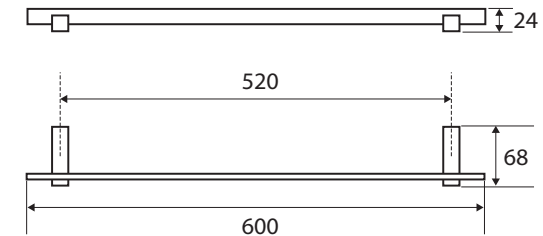

Jet

600MM SINGLE TOWEL RAIL

Features

- Made from solid brass
- Fixed length rails (not removable or adjustable)
- High-strength mounting brackets

Please Note: This product may have a visible Fienza or Watermark logo.

We aim to ensure that specifications are correct at the time of publication. All measurements are shown in millimetres. Always use measurements of actual product received for final specification as the technical drawing may contain differences. Due to printing limitations, physical colour may vary from the image shown. Fienza reserves the right to make modifications without prior notice.