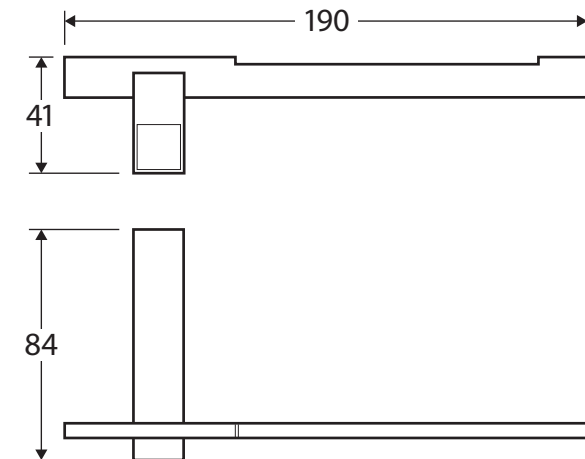

Jet

TOILET ROLL HOLDER

Features

- Made from solid brass
- High-strength mounting brackets

Please Note: This product may have a visible Fienza or Watermark logo.

Available in

Chrome
92503

Cleaning & Care

- Regularly clean with mild soapy water using a microfibre cloth.
- In highly polluted or coastal locations, we recommend cleaning 2-3 times per week.
- Do not use harsh detergents, bleach, cream cleaners or citrus based cleaners. These substances are abrasive and will damage the surface.
- Do not use undue pressure and wipe in one direction only.

We aim to ensure that specifications are correct at the time of publication. All measurements are shown in millimetres. Always use measurements of actual product received for final specification as the technical drawing may contain differences. Due to printing limitations, physical colour may vary from the image shown. Fienza reserves the right to make modifications without prior notice.