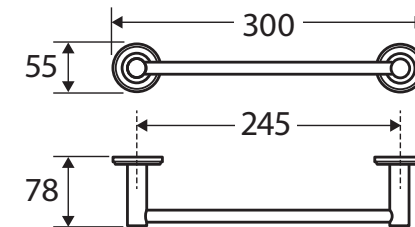

Kaya®

SINGLE TOWEL RAIL, 300MM

Features

- Circular cover plates
- Super strong 4-point wall mount
- No-spin rail design
- Fully concealed fixings
- Made from zinc and stainless steel
- Hex key not required for installation

Please Note: These products may have a visible Fienza or Watermark logo.

Available in

Electroplated Chrome 8280130	Electroplated Matte White 8280130MW	Powder Coated Matte Black 8280130MB
PVD Brushed Nickel 8280130BN	PVD Gun Metal 8280130GM	PVD Brushed Copper 8280130CO
		PVD Urban Brass 8280130UB

Cleaning & Care

- Regularly clean with mild soapy water using a microfibre cloth.
- In highly polluted or coastal locations, we recommend cleaning 2-3 times per week.
- Do not use harsh detergents, bleach, cream cleaners or citrus based cleaners. These substances are abrasive and will damage the surface.
- Do not use undue pressure and wipe in one direction only

We aim to ensure that specifications are correct at the time of publication. All measurements are shown in millimetres. Always use measurements of actual product received for final specification as the technical drawing may contain differences. Due to printing limitations, physical colour may vary from the image shown. Fienza reserves the right to make modifications without prior notice.