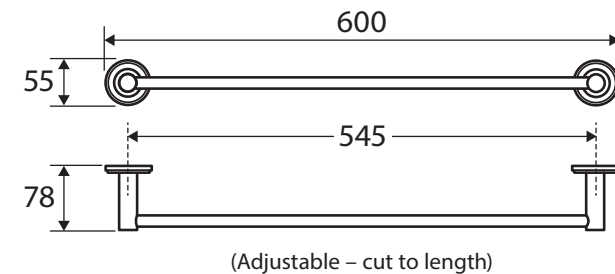

Kaya®

SINGLE TOWEL RAIL, 600MM

Features

- Circular cover plates
- Super strong 4-point wall mount
- Adjustable no-spin rail design (cut to length)
- Fully concealed fixings
- Made from zinc and stainless steel
- Hex key not required for installation

Please Note: These products may have a visible Fienza or Watermark logo.

Available in

Electroplated
Chrome
8280160

Cleaning & Care

- Regularly clean with mild soapy water using a microfibre cloth.
- In highly polluted or coastal locations, we recommend cleaning 2-3 times per week.
- Do not use harsh detergents, bleach, cream cleaners or citrus based cleaners. These substances are abrasive and will damage the surface.
- Do not use undue pressure and wipe in one direction only

We aim to ensure that specifications are correct at the time of publication. All measurements are shown in millimetres. Always use measurements of actual product received for final specification as the technical drawing may contain differences. Due to printing limitations, physical colour may vary from the image shown. Fienza reserves the right to make modifications without prior notice.