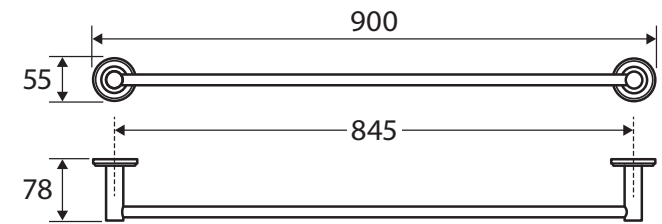

Kaya® SINGLE TOWEL RAIL, 900MM

Features

- Circular cover plates
- Super strong 4-point wall mount
- Adjustable no-spin rail design (cut to length)
- Fully concealed fixings
- Made from zinc and stainless steel
- Hex key not required for installation

Please Note: These products may have a visible Fienza or Watermark logo.

(Adjustable – cut to length)

Available in

Electroplated
Chrome
82801

Electroplated
Matte White
82801MW

Powder Coated
Matte Black
82801MB

We aim to ensure that specifications are correct at the time of publication. All measurements are shown in millimetres. Always use measurements of actual product received for final specification as the technical drawing may contain differences. Due to printing limitations, physical colour may vary from the image shown. Fienza reserves the right to make modifications without prior notice.