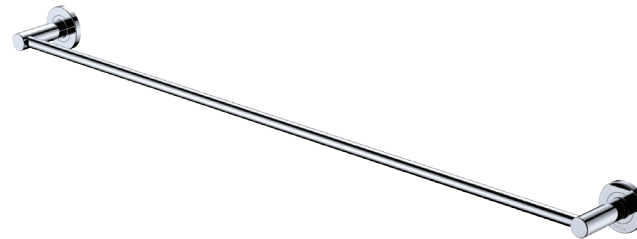

Kaya® SINGLE TOWEL RAIL, 900MM

Features

- Circular cover plates
- Super strong 4-point wall mount
- Adjustable no-spin rail design (cut to length)
- Fully concealed fixings
- Made from zinc and stainless steel
- Hex key not required for installation

Please Note: These products may have a visible Fienza or Watermark logo.

(Adjustable – cut to length)

Available in

Electroplated
Chrome
82801

Electroplated
Matte White
82801MW

Powder Coated
Matte Black
82801MB