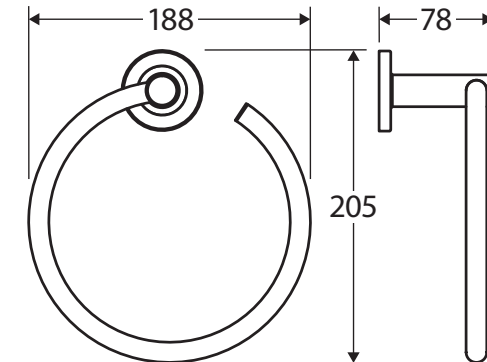

## Features

- Circular cover plate
- Super strong 4-point wall mount
- Fixed ring position
- Fully concealed fixings
- Made from zinc and stainless steel
- Hex key not required for installation

**Please Note:** These products may have a visible Fienza or Watermark logo.

We aim to ensure that specifications are correct at the time of publication. All measurements are shown in millimetres. Always use measurements of actual product received for final specification as the technical drawing may contain differences. Due to printing limitations, physical colour may vary from the image shown. Fienza reserves the right to make modifications without prior notice.