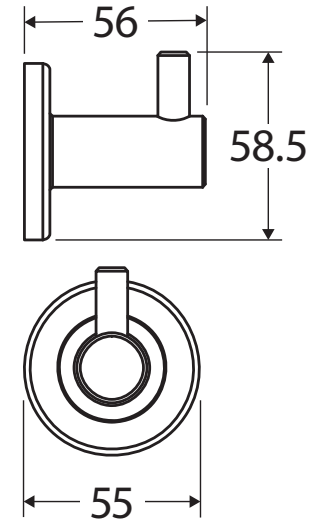

Kaya® ROBE HOOK

Features

- Circular cover plate
- Super strong 4-point wall mount
- Fully concealed fixings
- Made from zinc and stainless steel
- Hex key used in installation

Please Note: These products may have a visible Fienza or Watermark logo.

We aim to ensure that specifications are correct at the time of publication. All measurements are shown in millimetres. Always use measurements of actual product received for final specification as the technical drawing may contain differences. Due to printing limitations, physical colour may vary from the image shown. Fienza reserves the right to make modifications without prior notice.