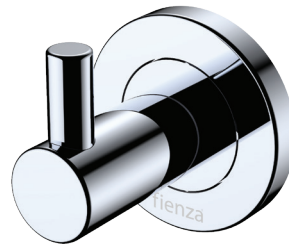

Kaya® ROBE HOOK

Features

- Circular cover plate
- Super strong 4-point wall mount
- Fully concealed fixings
- Made from zinc and stainless steel
- Hex key used in installation

Please Note: These products may have a visible Fienza or Watermark logo.