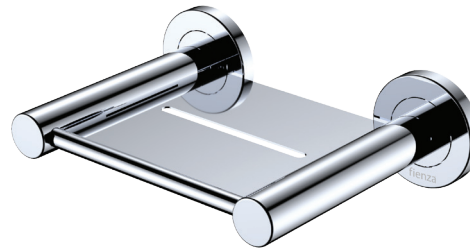

## Features

- Circular cover plates
- Super strong 4-point wall mount
- Drain channel
- Fully concealed fixings
- Made from zinc and stainless steel
- Hex key used in installation

**Please Note:** These products may have a visible Fienza or Watermark logo.