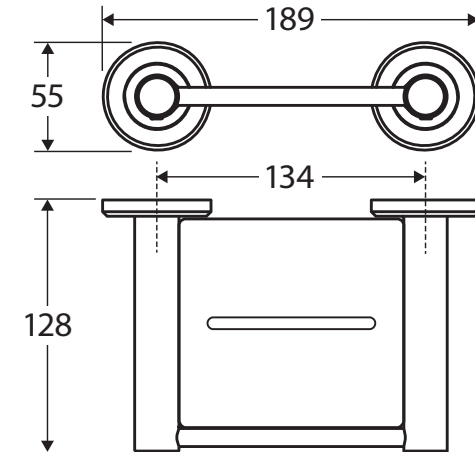

## Features

- Circular cover plates
- Super strong 4-point wall mount
- Drain channel
- Fully concealed fixings
- Made from zinc and stainless steel
- Hex key used in installation

**Please Note:** These products may have a visible Fienza or Watermark logo.

We aim to ensure that specifications are correct at the time of publication. All measurements are shown in millimetres. Always use measurements of actual product received for final specification as the technical drawing may contain differences. Due to printing limitations, physical colour may vary from the image shown. Fienza reserves the right to make modifications without prior notice.