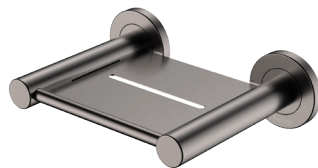

## Features

- Circular cover plates
- Super strong 4-point wall mount
- Drain channel
- Fully concealed fixings
- Made from zinc and stainless steel
- Hex key used in installation

**Please Note:** These products may have a visible Fienza or Watermark logo.

## Available in

Electroplated  
Chrome  
**82806**

Powder Coated  
Matte Black  
**82806MB**

PVD  
Brushed Nickel  
**82806BN**

PVD  
Gun Metal  
**82806GM**

PVD  
Urban Brass  
**82806UB**