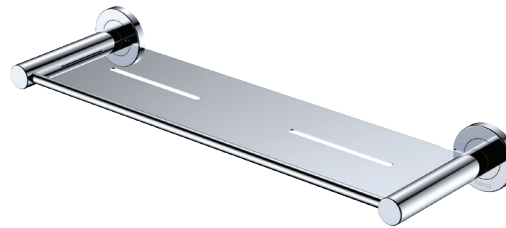

# Kaya® SHOWER SHELF

## Features

- Circular cover plates
- Super strong 4-point wall mount
- Drain channels
- Fully concealed fixings
- Made from zinc and stainless steel
- Hex key used in installation

**Please Note:** These products may have a visible Fienza or Watermark logo.