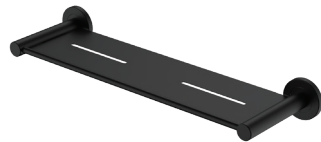

Available in

Electroplated
Chrome
82807

Electroplated
Matte White
82807MW

Powder Coated
Matte Black
82807MB

PVD
Brushed Nickel
82807BN

PVD
Gun Metal
82807GM

PVD
Brushed Copper
82807CO

PVD
Urban Brass
82807UB

Cleaning & Care

- Regularly clean with mild soapy water using a microfibre cloth.
- In highly polluted or coastal locations, we recommend cleaning 2-3 times per week.
- Do not use harsh detergents, bleach, cream cleaners or citrus based cleaners. These substances are abrasive and will damage the surface.
- Do not use undue pressure and wipe in one direction only

We aim to ensure that specifications are correct at the time of publication. All measurements are shown in millimetres. Always use measurements of actual product received for final specification as the technical drawing may contain differences. Due to printing limitations, physical colour may vary from the image shown. Fienza reserves the right to make modifications without prior notice.