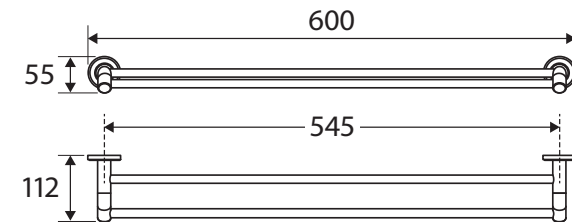

Kaya®

DOUBLE TOWEL RAIL, 600MM

Features

- Circular cover plates
- Super strong 5-point wall mount
- Adjustable no-spin rail design (cut to length)
- Sloping arm design makes it easier to hang towels
- Fully concealed fixings
- Made from zinc and stainless steel
- Hex key not required for mounting (only used to secure rail)

Please Note: These products may have a visible Fienza or Watermark logo.

(Adjustable – cut to length)

Available in

Electroplated
Chrome
8280860

Cleaning & Care

- Regularly clean with mild soapy water using a microfibre cloth.
- In highly polluted or coastal locations, we recommend cleaning 2-3 times per week.
- Do not use harsh detergents, bleach, cream cleaners or citrus based cleaners. These substances are abrasive and will damage the surface.
- Do not use undue pressure and wipe in one direction only

We aim to ensure that specifications are correct at the time of publication. All measurements are shown in millimetres. Always use measurements of actual product received for final specification as the technical drawing may contain differences. Due to printing limitations, physical colour may vary from the image shown. Fienza reserves the right to make modifications without prior notice.