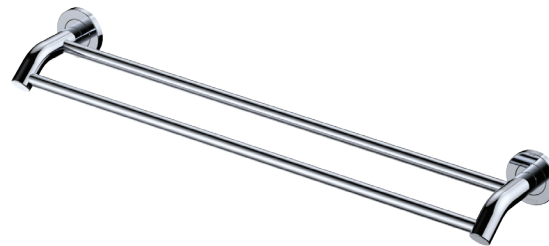

Kaya®

DOUBLE TOWEL RAIL, 600MM

Features

- Circular cover plates
- Super strong 5-point wall mount
- Adjustable no-spin rail design (cut to length)
- Sloping arm design makes it easier to hang towels
- Fully concealed fixings
- Made from zinc and stainless steel
- Hex key not required for mounting (only used to secure rail)

Please Note: These products may have a visible Fienza or Watermark logo.

(Adjustable – cut to length)

Available in

Electroplated
Chrome
8280860

Cleaning & Care

- Regularly clean with mild soapy water using a microfibre cloth.
- In highly polluted or coastal locations, we recommend cleaning 2-3 times per week.
- Do not use harsh detergents, bleach, cream cleaners or citrus based cleaners. These substances are abrasive and will damage the surface.
- Do not use undue pressure and wipe in one direction only