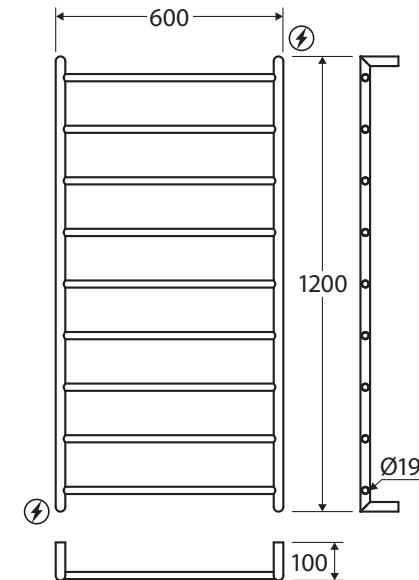

Kaya® HEATED TOWEL RAIL, 600 x 1200 MM

Features

- Designed for use in bathrooms
- Heat transfer dries towels faster and more evenly keeping them fresh
- 9 bar ladder rails
- Concealed (hard-wired) wiring installation
- Wiring position at top right or bottom left mounting points
- Surface temperature between 35°C and 60°C
- Made from 304 stainless steel

230V | 110W | IP55 RATING
SAA Approved

⚡ Wiring Positions