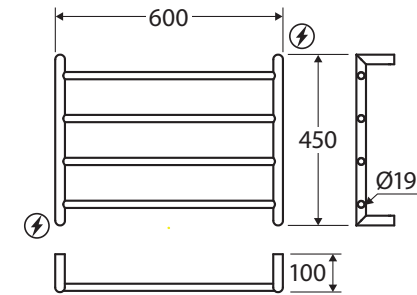

Kaya®

HEATED TOWEL RAIL, 600 x 450 MM

Features

- Designed for use in bathrooms
- Heat transfer dries towels faster and more evenly keeping them fresh
- 4 bar ladder rails
- Concealed (hard-wired) wiring installation
- Wiring position at top right or bottom left mounting points
- Surface temperature between 35°C and 60°C
- Made from 304 stainless steel

230V | 47.5W | IP55 RATING
SAA Approved

⚡ Wiring Positions

Available in

Chrome
8286045

PVD Brushed Nickel
8286045BN

PVD Gun Metal
8286045GM

Powder Coated
Matte Black
8286045MB

PVD Brushed Copper
8286045CO

We aim to ensure that specifications are correct at the time of publication. All measurements are shown in millimetres. Always use measurements of actual product received for final specification as the technical drawing may contain differences. Due to printing limitations, physical colour may vary from the image shown. Fienza reserves the right to make modifications without prior notice.