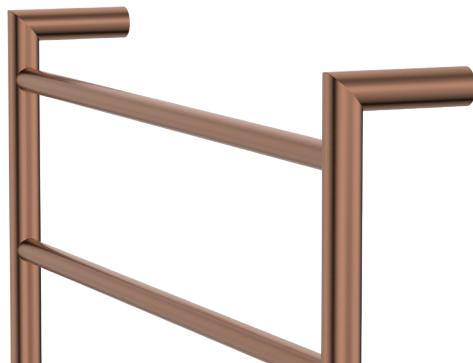

Kaya® HEATED TOWEL RAIL, 600 x 800 MM

Features

- Designed for use in bathrooms
- Heat transfer dries towels faster and more evenly keeping them fresh
- 6 bar ladder rails
- Concealed (hard-wired) wiring installation
- Wiring position at top right or bottom left mounting points
- Surface temperature between 35°C and 60°C
- Made from 304 stainless steel

230V | 75W | IP55 RATING
SAA Approved

⚡ Wiring Positions

Available in

Chrome
8286080

PVD Brushed Nickel
8286080BN

PVD Gun Metal
8286080GM

Powder Coated
Matte Black
8286080MB

PVD Brushed Copper
8286080CO