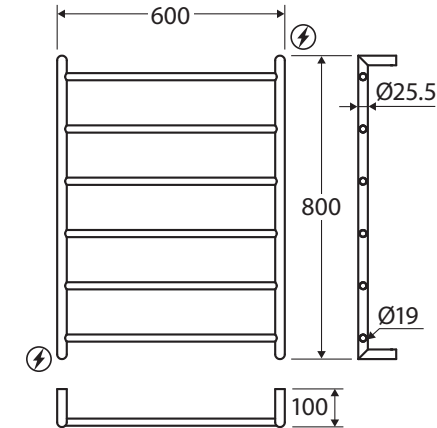

Kaya® HEATED TOWEL RAIL, 600 x 800 MM

Features

- Designed for use in bathrooms
- Heat transfer dries towels faster and more evenly keeping them fresh
- 6 bar ladder rails
- Concealed (hard-wired) wiring installation
- Wiring position at top right or bottom left mounting points
- Surface temperature between 35°C and 60°C
- Made from 304 stainless steel

230V | 75W | IP55 RATING
SAA Approved

⚡ Wiring Positions