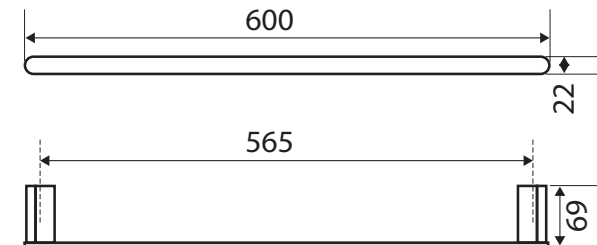

Lincoln

600MM SINGLE TOWEL RAIL

Features

- Made from brass and zinc
- Fixed length rail (not removable or adjustable)
- High-strength mounting brackets
- Matching mixers and showers available

Please Note: These products may have a visible Fienza or Watermark logo.

We aim to ensure that specifications are correct at the time of publication. All measurements are shown in millimetres. Always use measurements of actual product received for final specification as the technical drawing may contain differences. Due to printing limitations, physical colour may vary from the image shown. Fienza reserves the right to make modifications without prior notice.