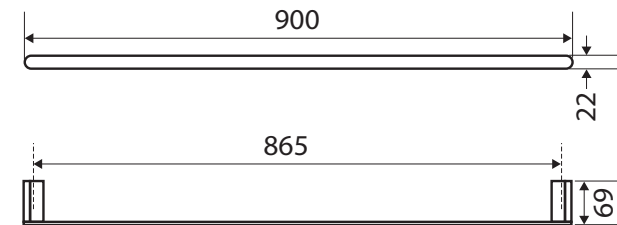

Lincoln

900MM SINGLE TOWEL RAIL

Features

- Made from brass and zinc
- Fixed length rail (not removable or adjustable)
- High-strength mounting brackets
- Matching mixers and showers available

Please Note: These products may have a visible Fienza or Watermark logo.

We aim to ensure that specifications are correct at the time of publication. All measurements are shown in millimetres. Always use measurements of actual product received for final specification as the technical drawing may contain differences. Due to printing limitations, physical colour may vary from the image shown. Fienza reserves the right to make modifications without prior notice.