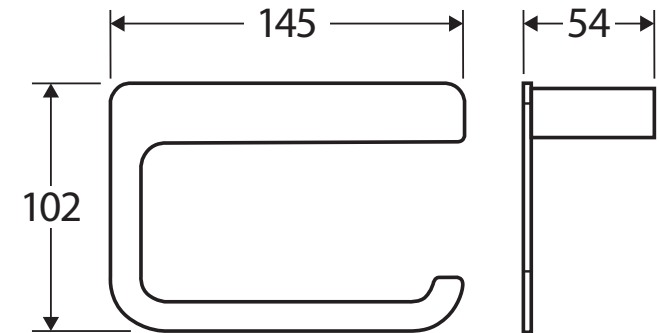

Lincoln

TOILET ROLL HOLDER

Features

- Made from brass and zinc
- High-strength mounting brackets
- Matching mixers and showers available

Please Note: These products may have a visible Fienza or Watermark logo.

We aim to ensure that specifications are correct at the time of publication. All measurements are shown in millimetres. Always use measurements of actual product received for final specification as the technical drawing may contain differences. Due to printing limitations, physical colour may vary from the image shown. Fienza reserves the right to make modifications without prior notice.