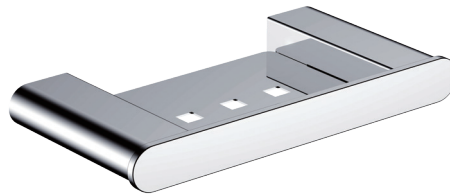

Lincoln

SOAP SHELF

Features

- Made from brass and zinc
- Drainage detail
- High-strength mounting brackets
- Matching mixers and showers available

Please Note: These products may have a visible Fienza or Watermark logo.