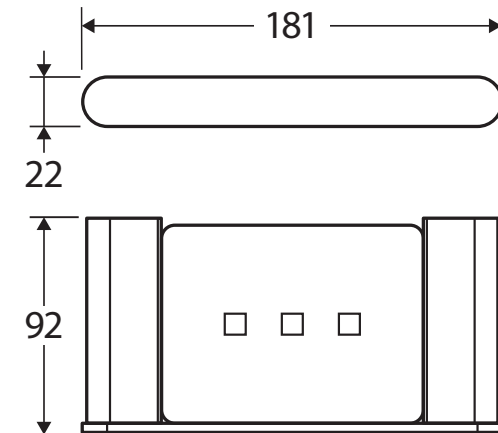

Lincoln

SOAP SHELF

Features

- Made from brass and zinc
- Drainage detail
- High-strength mounting brackets
- Matching mixers and showers available

Please Note: These products may have a visible Fienza or Watermark logo.

We aim to ensure that specifications are correct at the time of publication. All measurements are shown in millimetres. Always use measurements of actual product received for final specification as the technical drawing may contain differences. Due to printing limitations, physical colour may vary from the image shown. Fienza reserves the right to make modifications without prior notice.