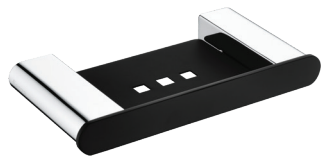

Available in

Chrome
87006

Chrome and
Matte Black
86006

Cleaning & Care

- Regularly clean with mild soapy water using a microfibre cloth.
- In highly polluted or coastal locations, we recommend cleaning 2-3 times per week.
- Do not use harsh detergents, bleach, cream cleaners or citrus based cleaners. These substances are abrasive and will damage the surface.
- Do not use undue pressure and wipe in one direction only

We aim to ensure that specifications are correct at the time of publication. All measurements are shown in millimetres. Always use measurements of actual product received for final specification as the technical drawing may contain differences. Due to printing limitations, physical colour may vary from the image shown. Fienza reserves the right to make modifications without prior notice.