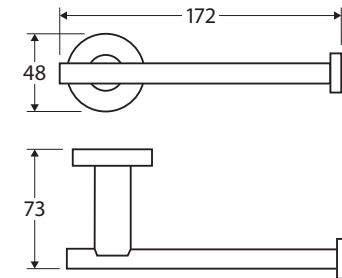

Michelle

TOILET ROL HOLDER

Features

- Made from stainless steel
- High-strength mounting brackets
- Matching mixers and showers available

Please Note: This product may have a visible Fienza or Watermark logo.

We aim to ensure that specifications are correct at the time of publication. All measurements are shown in millimetres. Always use measurements of actual product received for final specification as the technical drawing may contain differences. Due to printing limitations, physical colour may vary from the image shown. Fienza reserves the right to make modifications without prior notice.