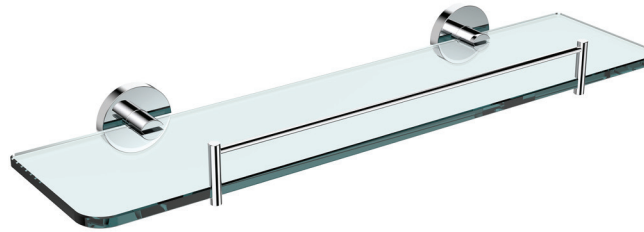

Michelle

330MM GLASS SHELF

Features

- Clear glass shelf
- Made from stainless steel
- High-strength mounting brackets can be fixed anywhere on glass

Please Note: This product may have a visible Fienza or Watermark logo.