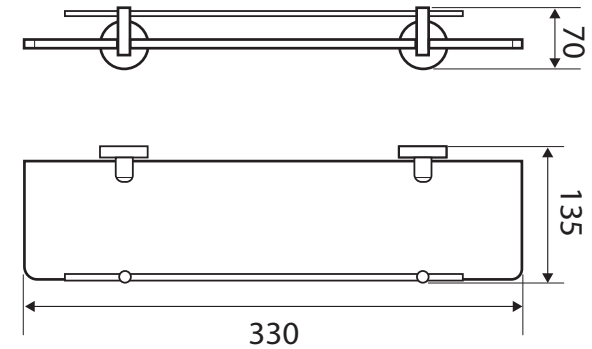

Michelle

330MM GLASS SHELF

Features

- Clear glass shelf
- Made from stainless steel
- High-strength mounting brackets can be fixed anywhere on glass

Please Note: This product may have a visible Fienza or Watermark logo.

We aim to ensure that specifications are correct at the time of publication. All measurements are shown in millimetres. Always use measurements of actual product received for final specification as the technical drawing may contain differences. Due to printing limitations, physical colour may vary from the image shown. Fienza reserves the right to make modifications without prior notice.