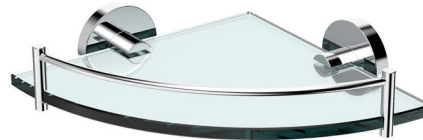

## 200MM GLASS CORNER SHELF

### Features

- Clear glass shelf
- Made from stainless steel
- High-strength mounting brackets can be fixed anywhere on glass

**Please Note:** This product may have a visible Fienza or Watermark logo.