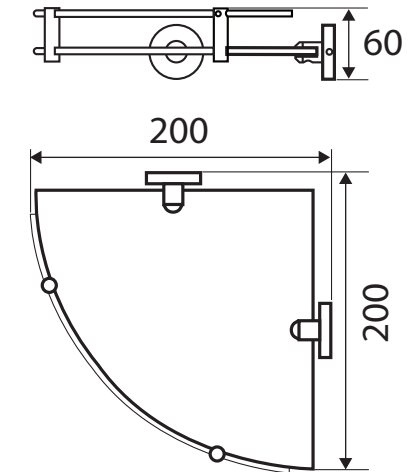

Michelle

200MM GLASS CORNER SHELF

Features

- Clear glass shelf
- Made from stainless steel
- High-strength mounting brackets can be fixed anywhere on glass

Please Note: This product may have a visible Fienza or Watermark logo.

Available in

Chrome
82714200

Cleaning & Care

- Regularly clean with mild soapy water using a microfibre cloth.
- In highly polluted or coastal locations, we recommend cleaning 2-3 times per week.
- Do not use harsh detergents, bleach, cream cleaners or citrus based cleaners. These substances are abrasive and will damage the surface.
- Do not use undue pressure and wipe in one direction only

We aim to ensure that specifications are correct at the time of publication. All measurements are shown in millimetres. Always use measurements of actual product received for final specification as the technical drawing may contain differences. Due to printing limitations, physical colour may vary from the image shown. Fienza reserves the right to make modifications without prior notice.