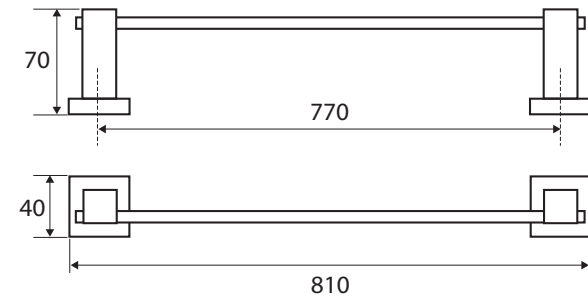

Modena

800MM SINGLE TOWEL RAIL

Features

- Made from solid brass
- Fixed length rail (not removable or adjustable)
- High-strength mounting brackets

Please Note: This product may have a visible Fienza or Watermark logo.

We aim to ensure that specifications are correct at the time of publication. All measurements are shown in millimetres. Always use measurements of actual product received for final specification as the technical drawing may contain differences. Due to printing limitations, physical colour may vary from the image shown. Fienza reserves the right to make modifications without prior notice.