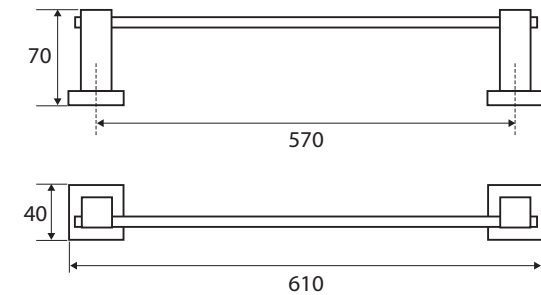

Modena

600MM SINGLE TOWEL RAIL

Features

- Made from solid brass
- Fixed length rail (not removable or adjustable)
- High-strength mounting brackets

Please Note: This product may have a visible Fienza or Watermark logo.

We aim to ensure that specifications are correct at the time of publication. All measurements are shown in millimetres. Always use measurements of actual product received for final specification as the technical drawing may contain differences. Due to printing limitations, physical colour may vary from the image shown. Fienza reserves the right to make modifications without prior notice.