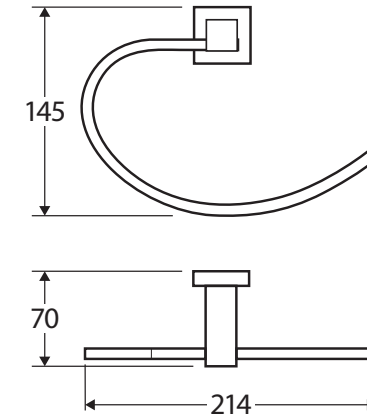

Modena

HAND TOWEL HOLDER

Features

- Made from solid brass
- High-strength mounting brackets

Please Note: This product may have a visible Fienza or Watermark logo.

Available in

Chrome
83002

Cleaning & Care

We aim to ensure that specifications are correct at the time of publication. All measurements are shown in millimetres. Always use measurements of actual product received for final specification as the technical drawing may contain differences. Due to printing limitations, physical colour may vary from the image shown. Fienza reserves the right to make modifications without prior notice.