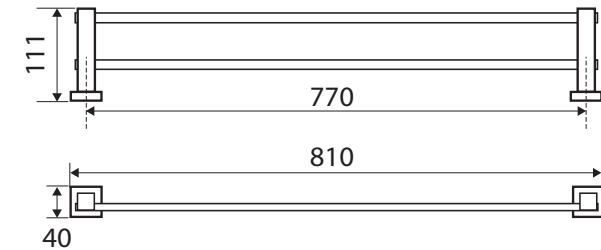

Modena

800MM DOUBLE TOWEL RAIL

Features

- Made from solid brass
- Fixed length rail (not removable or adjustable)
- High-strength mounting brackets

Please Note: This product may have a visible Fienza or Watermark logo.

We aim to ensure that specifications are correct at the time of publication. All measurements are shown in millimetres. Always use measurements of actual product received for final specification as the technical drawing may contain differences. Due to printing limitations, physical colour may vary from the image shown. Fienza reserves the right to make modifications without prior notice.