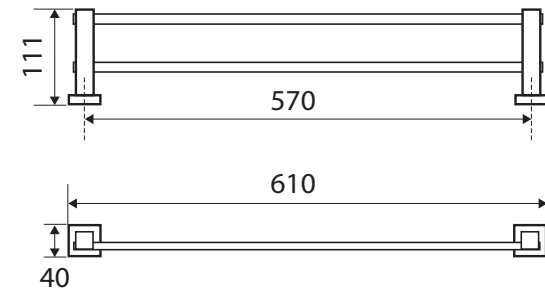

Modena

600MM DOUBLE TOWEL RAIL

Features

- Made from solid brass
- Fixed length rail (not removable or adjustable)
- High-strength mounting brackets

Please Note: This product may have a visible Fienza or Watermark logo.

We aim to ensure that specifications are correct at the time of publication. All measurements are shown in millimetres. Always use measurements of actual product received for final specification as the technical drawing may contain differences. Due to printing limitations, physical colour may vary from the image shown. Fienza reserves the right to make modifications without prior notice.