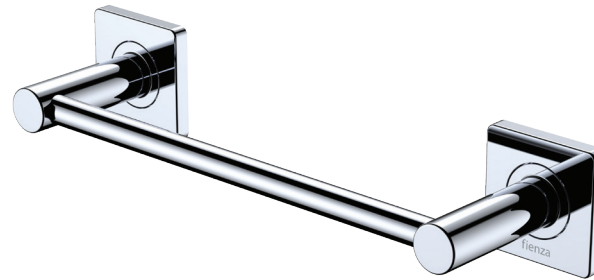

## SINGLE TOWEL RAIL, 300MM

### Features

- Soft square cover plates
- Super strong 4-point wall mount
- No-spin rail design
- Fully concealed fixings
- Made from zinc and stainless steel
- Hex key not required for installation

**Please Note:** These products may have a visible Fienza or Watermark logo.