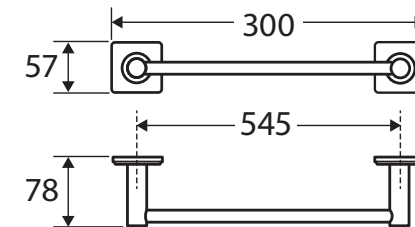

## SINGLE TOWEL RAIL, 300MM

### Features

- Soft square cover plates
- Super strong 4-point wall mount
- No-spin rail design
- Fully concealed fixings
- Made from zinc and stainless steel
- Hex key not required for installation

**Please Note:** These products may have a visible Fienza or Watermark logo.

We aim to ensure that specifications are correct at the time of publication. All measurements are shown in millimetres. Always use measurements of actual product received for final specification as the technical drawing may contain differences. Due to printing limitations, physical colour may vary from the image shown. Fienza reserves the right to make modifications without prior notice.