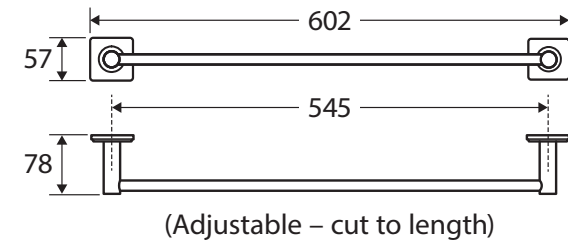

Sansa®

SINGLE TOWEL RAIL, 600MM

Features

- Soft square cover plates
- Super strong 4-point wall mount
- Adjustable no-spin rail design (cut to length)
- Fully concealed fixings
- Made from zinc and stainless steel
- Hex key not required for installation

Please Note: These products may have a visible Fienza or Watermark logo.

Available in

Electroplated
Chrome
8320160

Cleaning & Care

- Regularly clean with mild soapy water using a microfibre cloth.
- In highly polluted or coastal locations, we recommend cleaning 2-3 times per week.
- Do not use harsh detergents, bleach, cream cleaners or citrus based cleaners. These substances are abrasive and will damage the surface.
- Do not use undue pressure and wipe in one direction only

We aim to ensure that specifications are correct at the time of publication. All measurements are shown in millimetres. Always use measurements of actual product received for final specification as the technical drawing may contain differences. Due to printing limitations, physical colour may vary from the image shown. Fienza reserves the right to make modifications without prior notice.