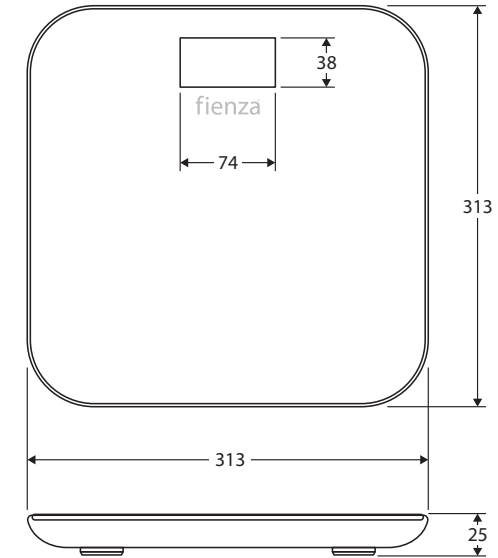

Digital Bathroom Scales

Features

- Smooth glass top
- White body with non-slip feet
- Large LCD display
- 2 x AAA batteries included
- 12 month warranty

Available in

Grey
SCALE

Cleaning & Care

- Regularly clean with mild soapy water using a microfibre cloth.
- In highly polluted or coastal locations, we recommend cleaning 2-3 times per week.
- Do not use harsh detergents, bleach, cream cleaners or citrus based cleaners. These substances are abrasive and will damage the surface.
- Do not use undue pressure and wipe in one direction only

We aim to ensure that specifications are correct at the time of publication. All measurements are shown in millimetres. Always use measurements of actual product received for final specification as the technical drawing may contain differences. Due to printing limitations, physical colour may vary from the image shown. Fienza reserves the right to make modifications without prior notice.