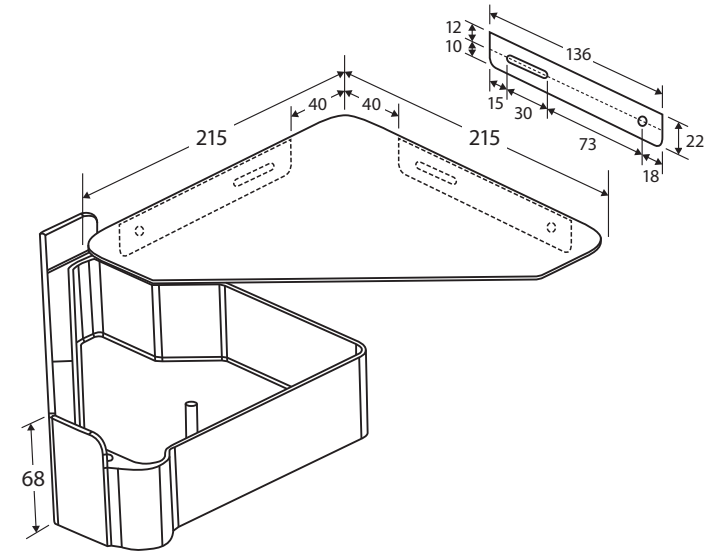

Corner SHOWER SHELF WITH HIDDEN STORAGE

Features

- Hidden storage compartment (hinge on left-hand side)
- Mirror polish on shelf
- Made from PVC and stainless steel
- Mounting screws and anchor plugs included

We aim to ensure that specifications are correct at the time of publication. All measurements are shown in millimetres. Always use measurements of actual product received for final specification as the technical drawing may contain differences. Due to printing limitations, physical colour may vary from the image shown. Fienza reserves the right to make modifications without prior notice.