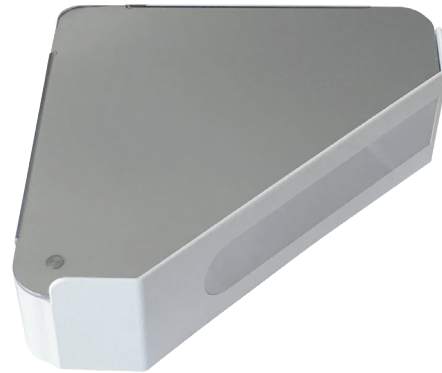

Corner SHOWER SHELF WITH HIDDEN STORAGE

Features

- Hidden storage compartment (hinge on left-hand side)
- Mirror polish on shelf
- Made from PVC and stainless steel
- Mounting screws and anchor plugs included