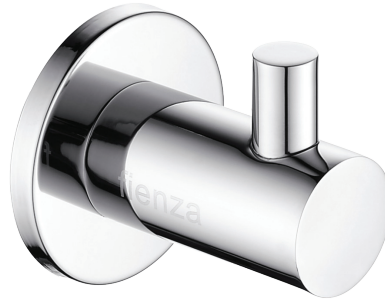

Stella

ROBE HOOK

Features

- Made from stainless steel
- High-strength mounting brackets
- Supplied in shelf-ready retail blister packaging

Please Note: This product may have a visible Fienza or Watermark logo.