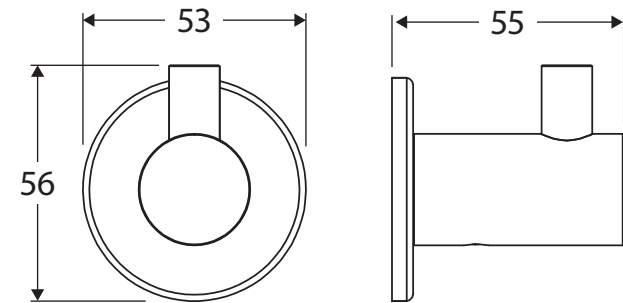

Stella

ROBE HOOK

Features

- Made from stainless steel
- High-strength mounting brackets
- Supplied in shelf-ready retail blister packaging

Please Note: This product may have a visible Fienza or Watermark logo.

We aim to ensure that specifications are correct at the time of publication. All measurements are shown in millimetres. Always use measurements of actual product received for final specification as the technical drawing may contain differences. Due to printing limitations, physical colour may vary from the image shown. Fienza reserves the right to make modifications without prior notice.