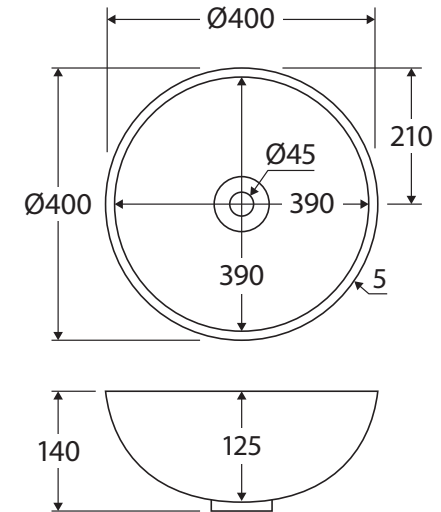

Aluca II

ABOVE COUNTER BASIN

Features

- 5 mm slim edge design
- Vitreous china
- No tap hole or overflow
- Requires 32 mm non-overflow waste (not included)
- Capacity: 8.8 litres

Available in

Matte White
RB821W-2

We aim to ensure that specifications are correct at the time of publication. All measurements are shown in millimetres. For ceramic products, please allow +/- 10 mm tolerance for manufacturing variance. Always use measurements of actual product received for final specification as the technical drawing may contain differences. Due to printing limitations, physical colour may vary from the image shown. Fienza reserves the right to make modifications without prior notice.