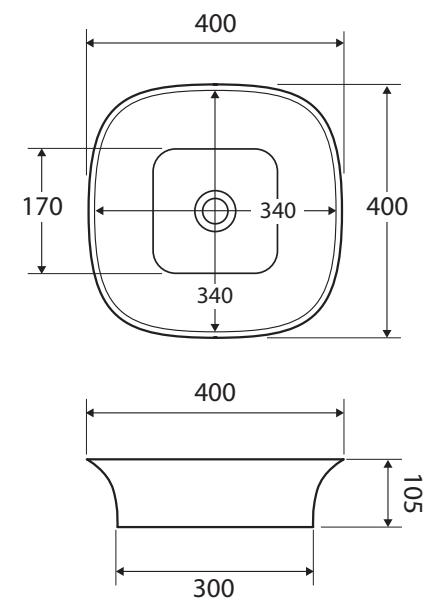

Chloe

ABOVE COUNTER BASIN

Features

- Vitreous china
- Glazed on the back side
- No tap hole or overflow
- Requires 32 mm waste without overflow (not included)
- Capacity: 6.5L

Available in

Gloss White
RB2245

We aim to ensure that specifications are correct at the time of publication. All measurements are shown in millimetres. For ceramic products, please allow +/- 10 mm tolerance for manufacturing variance. Always use measurements of actual product received for final specification as the technical drawing may contain differences. Due to printing limitations, physical colour may vary from the image shown. Fienza reserves the right to make modifications without prior notice.